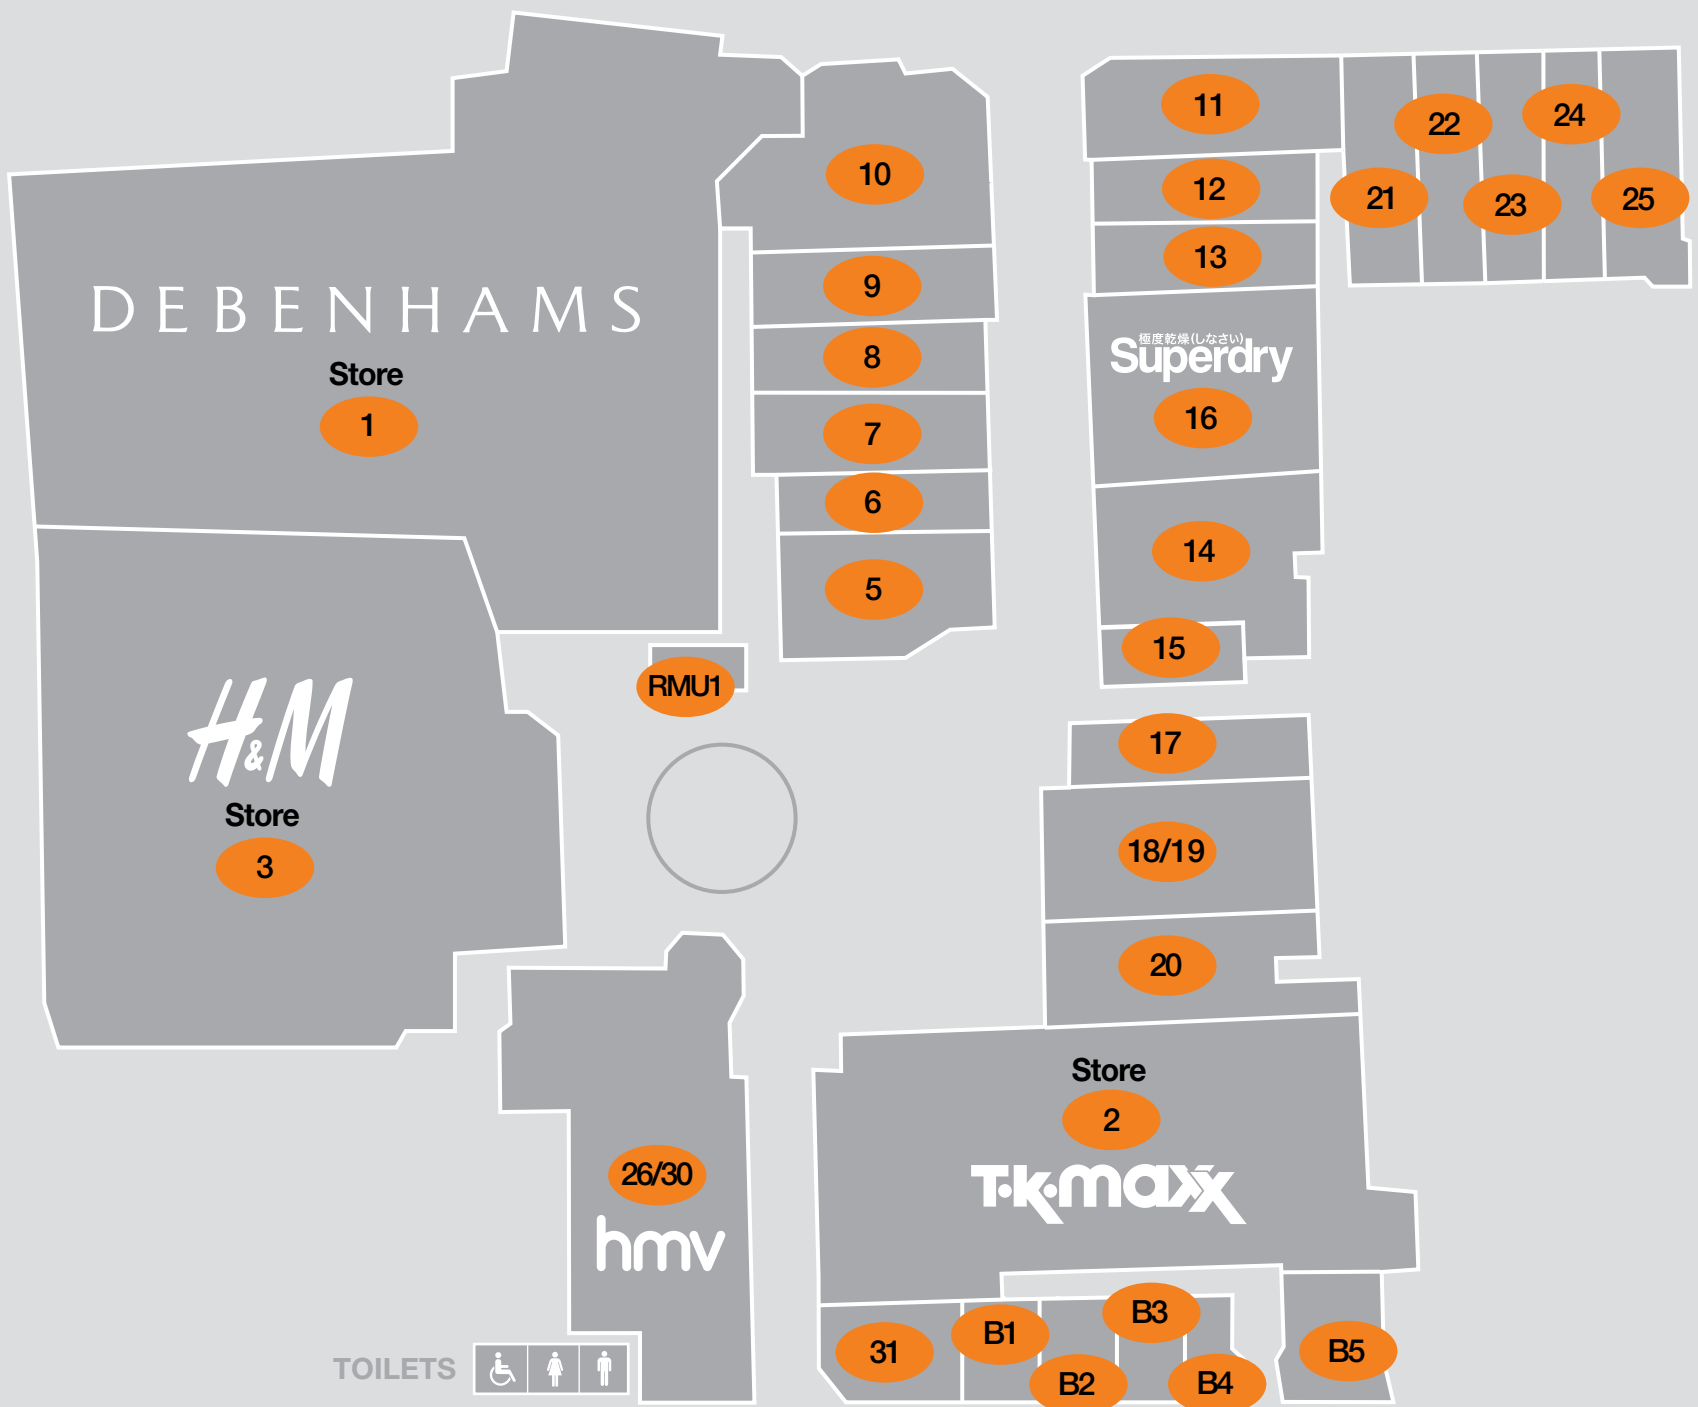

CULVER STREET WEST

HEAD STREET

SIR ISAAC'S WALK

STORES

- | | |
|------------|---------------------------|
| Store 1 | Debenhams |
| Store 2 | TK Maxx |
| Store 3 | H&M |
| Unit 5 | Fraser Hart |
| Unit 6 | Available |
| Unit 7 | EE |
| Unit 8 | Paperchase |
| Unit 9 | Smiggle |
| Unit 10 | Monsoon & Accessorize |
| Unit 11 | JD Sports |
| Unit 12 | Ernest Jones |
| Unit 13 | Pandora |
| Unit 14 | Schuh |
| Unit 15 | Fragrance Shop |
| Unit 16 | Superdry |
| Unit 17 | Build-A-Bear |
| Unit 18/19 | Clarks Shoes |
| Unit 20 | Costa Coffee |
| Unit 21 | Hotel Chocolat |
| Unit 21 | Flying Tiger Copenhagen |
| Unit 23 | Available |
| Unit 24 | Ann Summers |
| Unit 25 | Starbucks |
| Unit 26/30 | HMV |
| Unit 31 | JoJo Maman Bebe |
| Unit B1 | Subway |
| Unit B2 | Available |
| Unit B3 | Available |
| Unit B4 | Invictus Barber |
| Unit B5 | Attitude Inc |
| Unit B8/B9 | Patisserie Valerie |
| Unit B10 | Adecco |
| Unit B10a | Pitman Training |
| Unit B11 | Wildflower Style Boutique |
| Unit B12 | Available |
| RMU1 | Godfrey's Creperie |