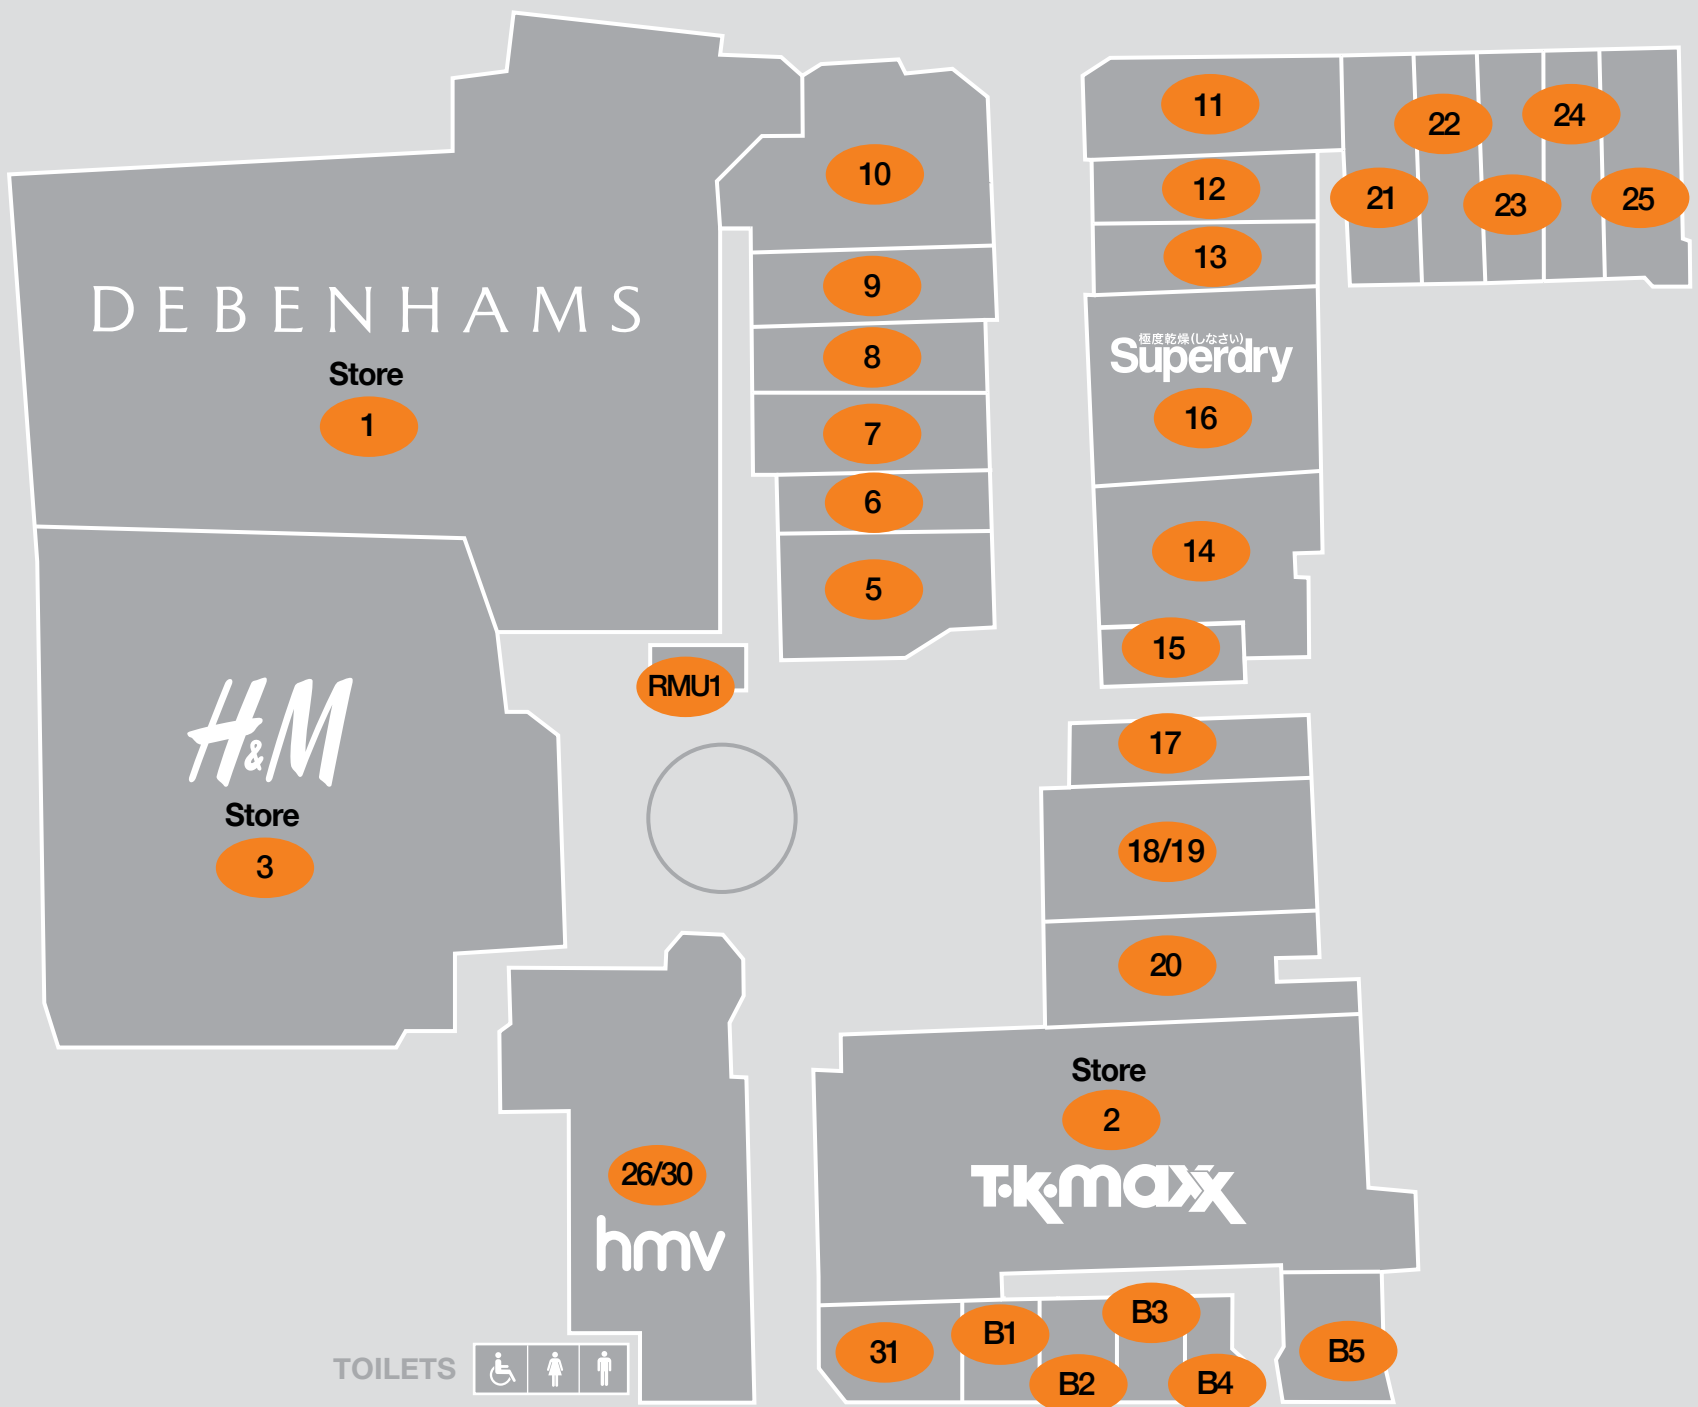

CULVER STREET WEST

HEAD STREET

SIR ISAAC'S WALK

STORES

- | | |
|------------|---------------------------|
| Store 1 | Debenhams |
| Store 2 | TK Maxx |
| Store 3 | H&M |
| Unit 5 | Fraser Hart |
| Unit 6 | Available |
| Unit 7 | EE |
| Unit 8 | Paperchase |
| Unit 9 | Smiggle |
| Unit 10 | Monsoon & Accessorize |
| Unit 11 | JD Sports |
| Unit 12 | Ernest Jones |
| Unit 13 | Pandora |
| Unit 14 | Schuh |
| Unit 15 | Fragrance Shop |
| Unit 16 | Superdry |
| Unit 17 | Build-A-Bear |
| Unit 18/19 | Clarks Shoes |
| Unit 20 | Costa Coffee |
| Unit 21 | Hotel Chocolat |
| Unit 21 | Flying Tiger Copenhagen |
| Unit 23 | Santander |
| Unit 24 | Ann Summers |
| Unit 25 | Starbucks |
| Unit 26/30 | HMV |
| Unit 31 | JoJo Maman Bebe |
| Unit B1 | Subway |
| Unit B2 | Available |
| Unit B3 | Available |
| Unit B4 | Invictus Barber |
| Unit B5 | Attitude Inc |
| Unit B8/B9 | Patisserie Valerie |
| Unit B10 | Adecco |
| Unit B10a | Pitman Training |
| Unit B11 | Wildflower Style Boutique |
| Unit B12 | Available |
| RMU1 | Godfrey's Creperie |