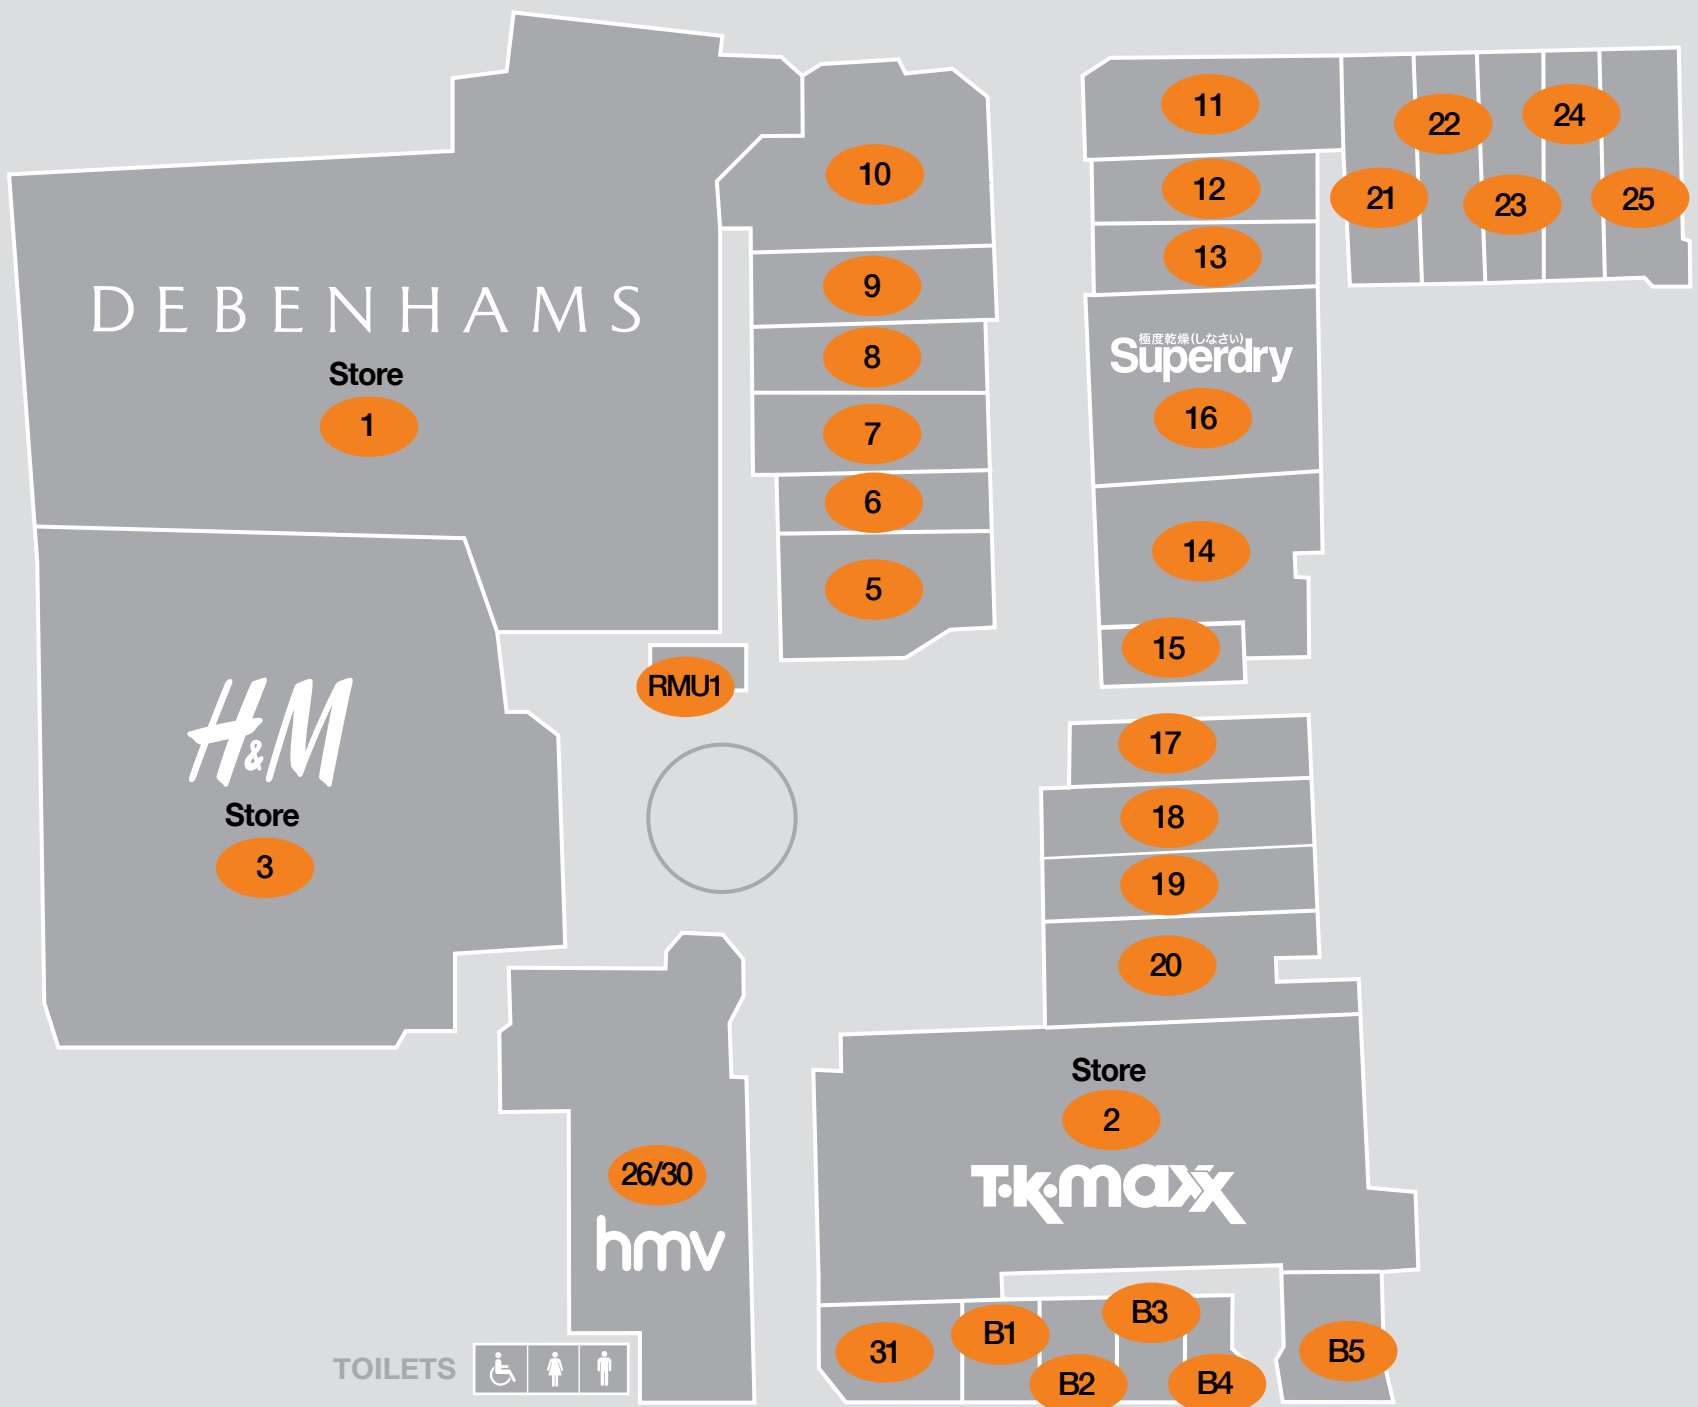

**CULVER STREET WEST**

**HEAD STREET**

**SIR ISAAC'S WALK**

**STORES**

- |            |                         |
|------------|-------------------------|
| Store 1    | Debenhams               |
| Store 2    | TK Maxx                 |
| Store 3    | H&M                     |
| Unit 5     | Fraser Hart             |
| Unit 6     | Available               |
| Unit 7     | EE                      |
| Unit 8     | Paperchase              |
| Unit 9     | Smiggle                 |
| Unit 10    | Monsoon & Accessorize   |
| Unit 11    | JD Sports               |
| Unit 12    | Ernest Jones            |
| Unit 13    | Pandora                 |
| Unit 14    | Schuh                   |
| Unit 15    | Fragrance Shop          |
| Unit 16    | Superdry                |
| Unit 17    | Build-A-Bear            |
| Unit 18    | Available               |
| Unit 19    | Clarks Shoes            |
| Unit 20    | Costa Coffee            |
| Unit 21    | Hotel Chocolat          |
| Unit 21    | Flying Tiger Copenhagen |
| Unit 23    | Santander               |
| Unit 24    | Ann Summers             |
| Unit 25    | Starbucks               |
| Unit 26/30 | HMV                     |
| Unit 31    | JoJo Maman Bebe         |
| Unit B1    | Subway                  |
| Unit B2    | Jasmine Accessories     |
| Unit B3    | Available               |
| Unit B4    | Invictus Barber         |
| Unit B5    | Attitude Inc            |
| Unit B8/B9 | Patisserie Valerie      |
| Unit B10   | Adecco                  |
| Unit B10a  | Pitman Training         |
| Unit B11   | Available               |
| Unit B12   | Available               |
| RMU1       | Godfrey's Creperie      |