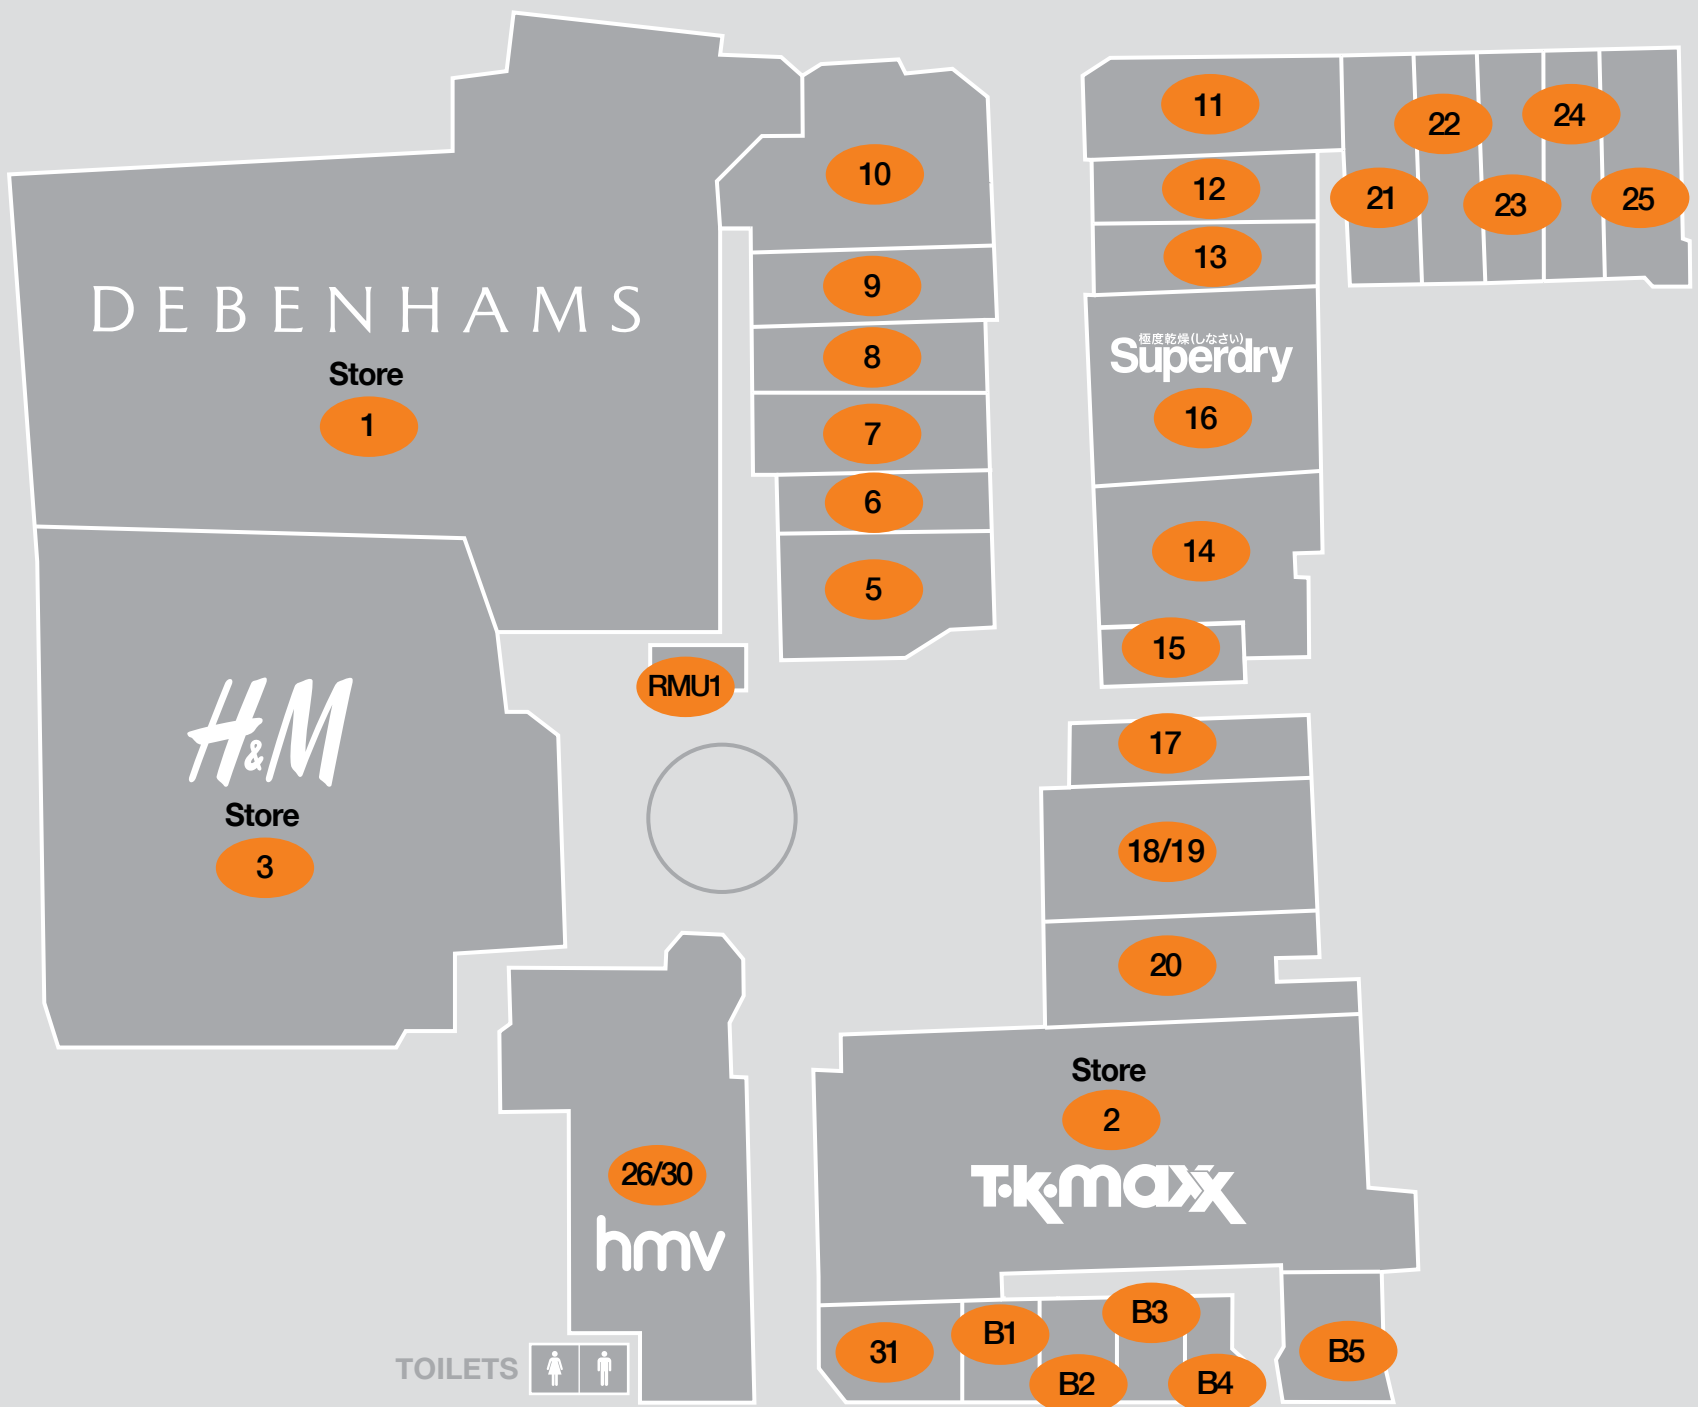

CULVER STREET WEST

HEAD STREET

SIR ISAAC'S WALK

STORES

- | | |
|------------|-------------------------|
| Store 1 | Debenhams |
| Store 2 | TK Maxx |
| Store 3 | H&M |
| Unit 5 | Fraser Hart |
| Unit 6 | Menkind |
| Unit 7 | EE |
| Unit 8 | Paperchase |
| Unit 9 | Smiggle |
| Unit 10 | Monsoon & Accessorize |
| Unit 11 | JD Sports |
| Unit 12 | Ernest Jones |
| Unit 13 | Pandora |
| Unit 14 | Schuh |
| Unit 15 | Fragrance Shop |
| Unit 16 | Superdry |
| Unit 17 | Build-A-Bear |
| Unit 18/19 | Clarks Shoes |
| Unit 20 | Costa Coffee |
| Unit 21 | Hotel Chocolat |
| Unit 21 | Flying Tiger Copenhagen |
| Unit 23 | Santander |
| Unit 24 | Ann Summers |
| Unit 25 | Starbucks |
| Unit 26/30 | HMV |
| Unit 31 | JoJo Maman Bebe |
| Unit B1 | Subway |
| Unit B2 | Jasmine Accessories |
| Unit B3 | Available |
| Unit B4 | Invictus Barber |
| Unit B5 | Attitude Inc |
| Unit B8/B9 | Patisserie Valerie |
| Unit B10 | Adecco |
| Unit B10a | Pitman Training |
| Unit B11 | White Shine |
| Unit B12 | Available |
| RMU1 | Godfrey's Creperie |